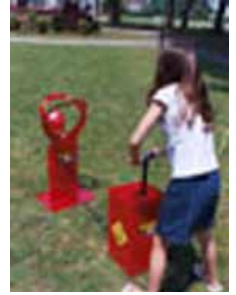

Boom Blaster

Boom Blaster combines the excitement of a balloon-popping contest with a safe, authentic-looking blasting detonator straight from the Saturday cartoons. Two or more players frantically pump, inflating their balloons until they reach the balloon-bursting arcs. First to burst—BOOM!—is the winner. (Small, well-labeled points help burst balloons when they reach air capacity). The game provides fabulous visual fun and excitement for all ages, indoors and out, year round.